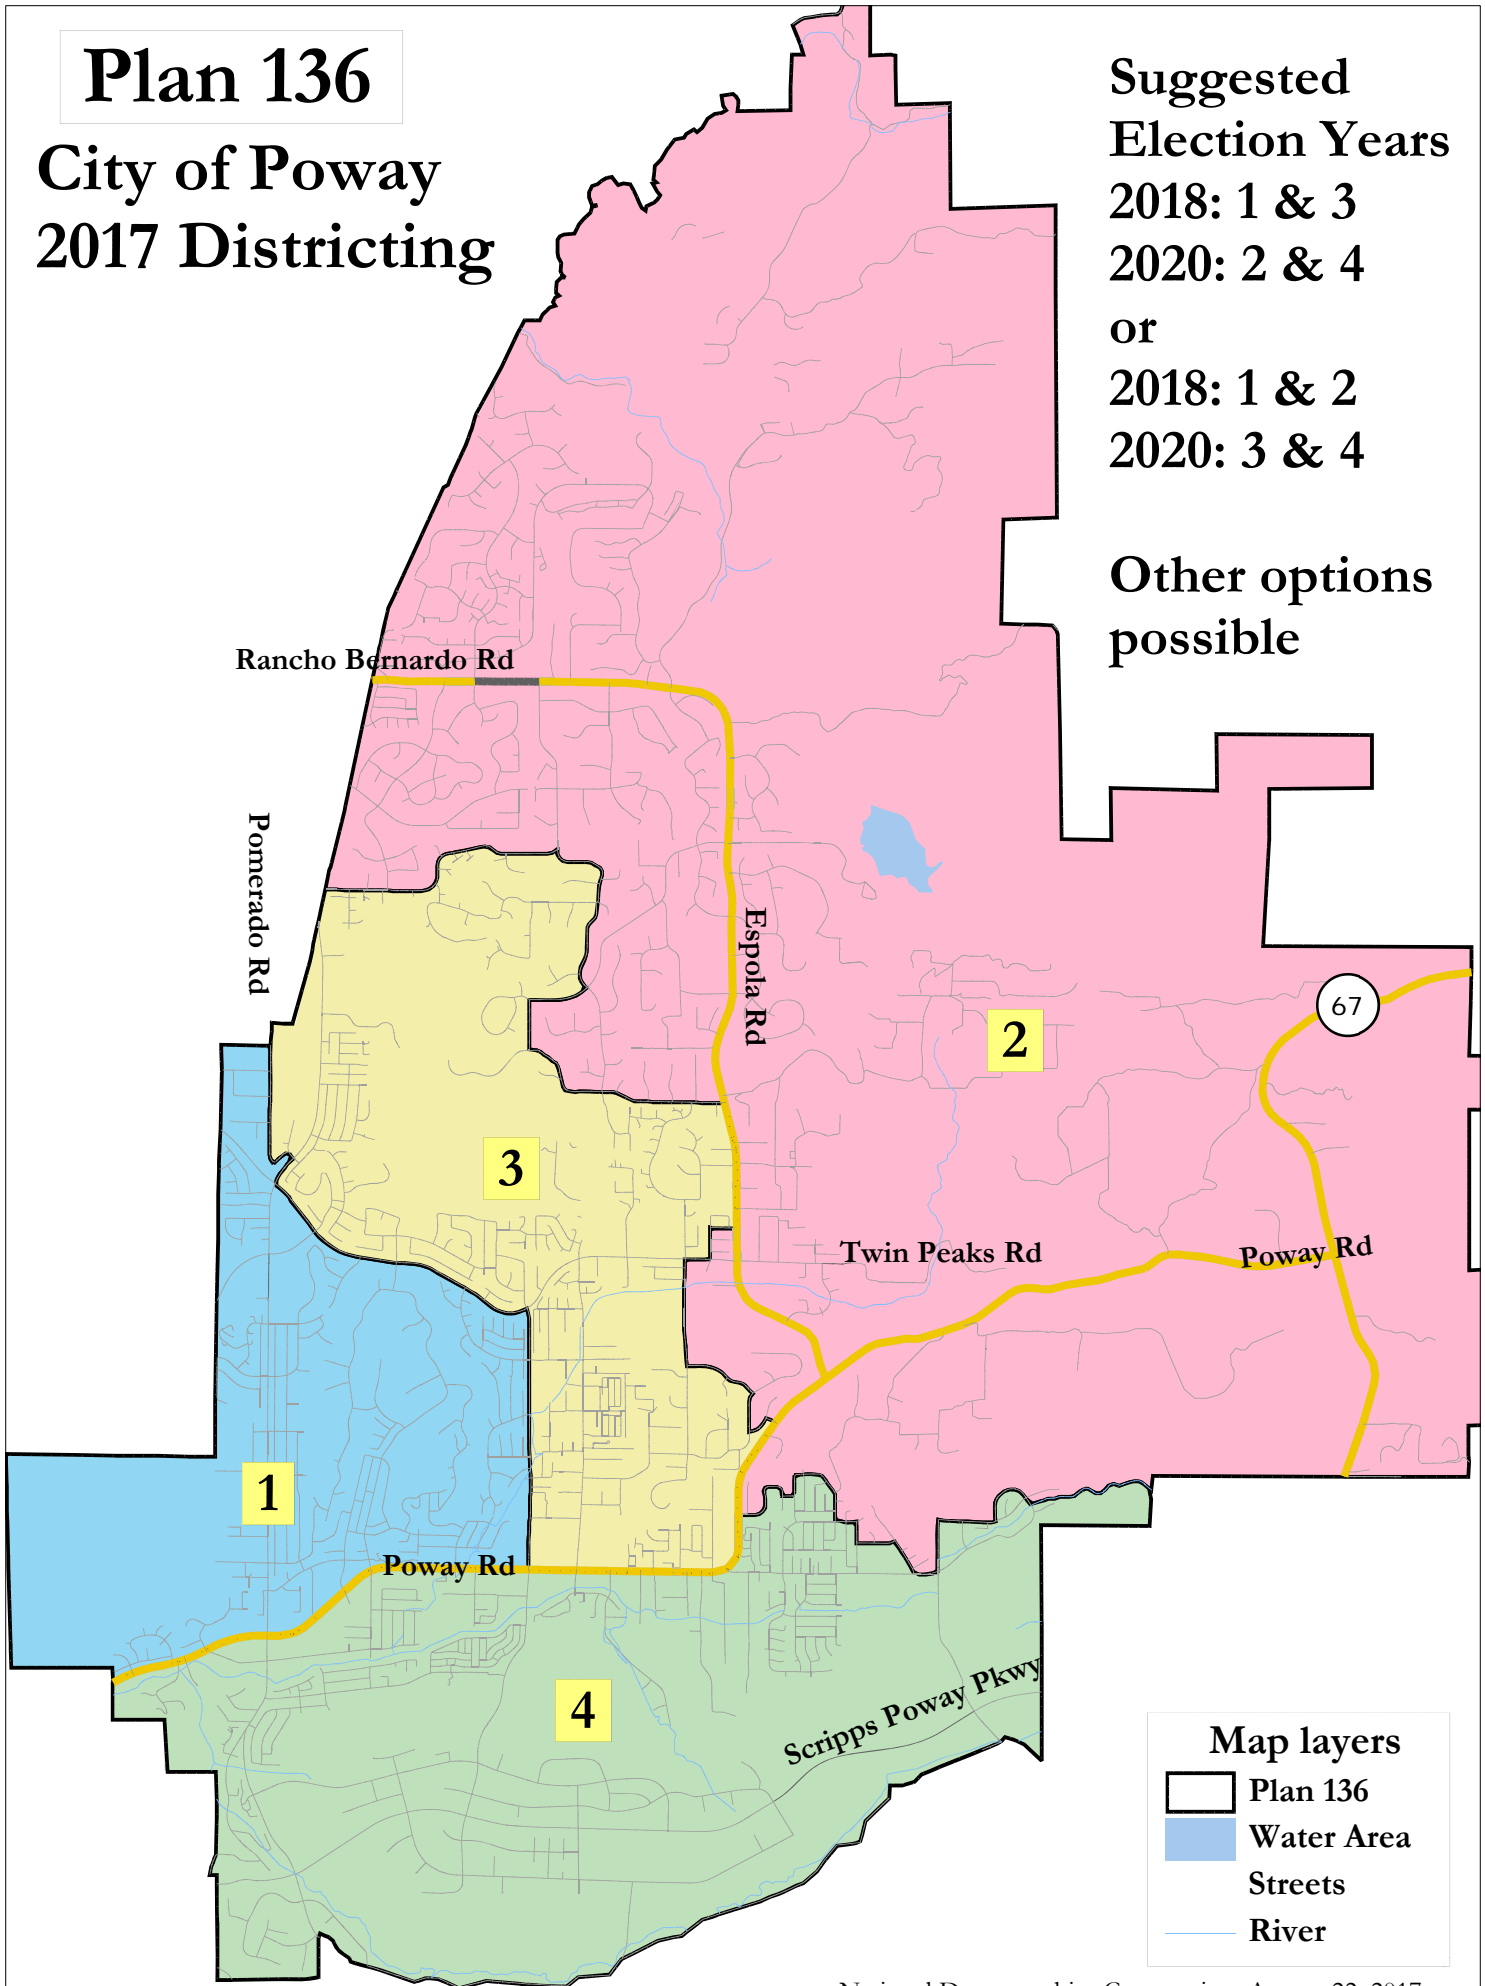

Plan 136

City of Poway 2017 Districting

Suggested
Election Years
2018: 1 & 3
2020: 2 & 4
or
2018: 1 & 2
2020: 3 & 4

Other options
possible

Map layers

- Plan 136
- Water Area
- Streets
- River